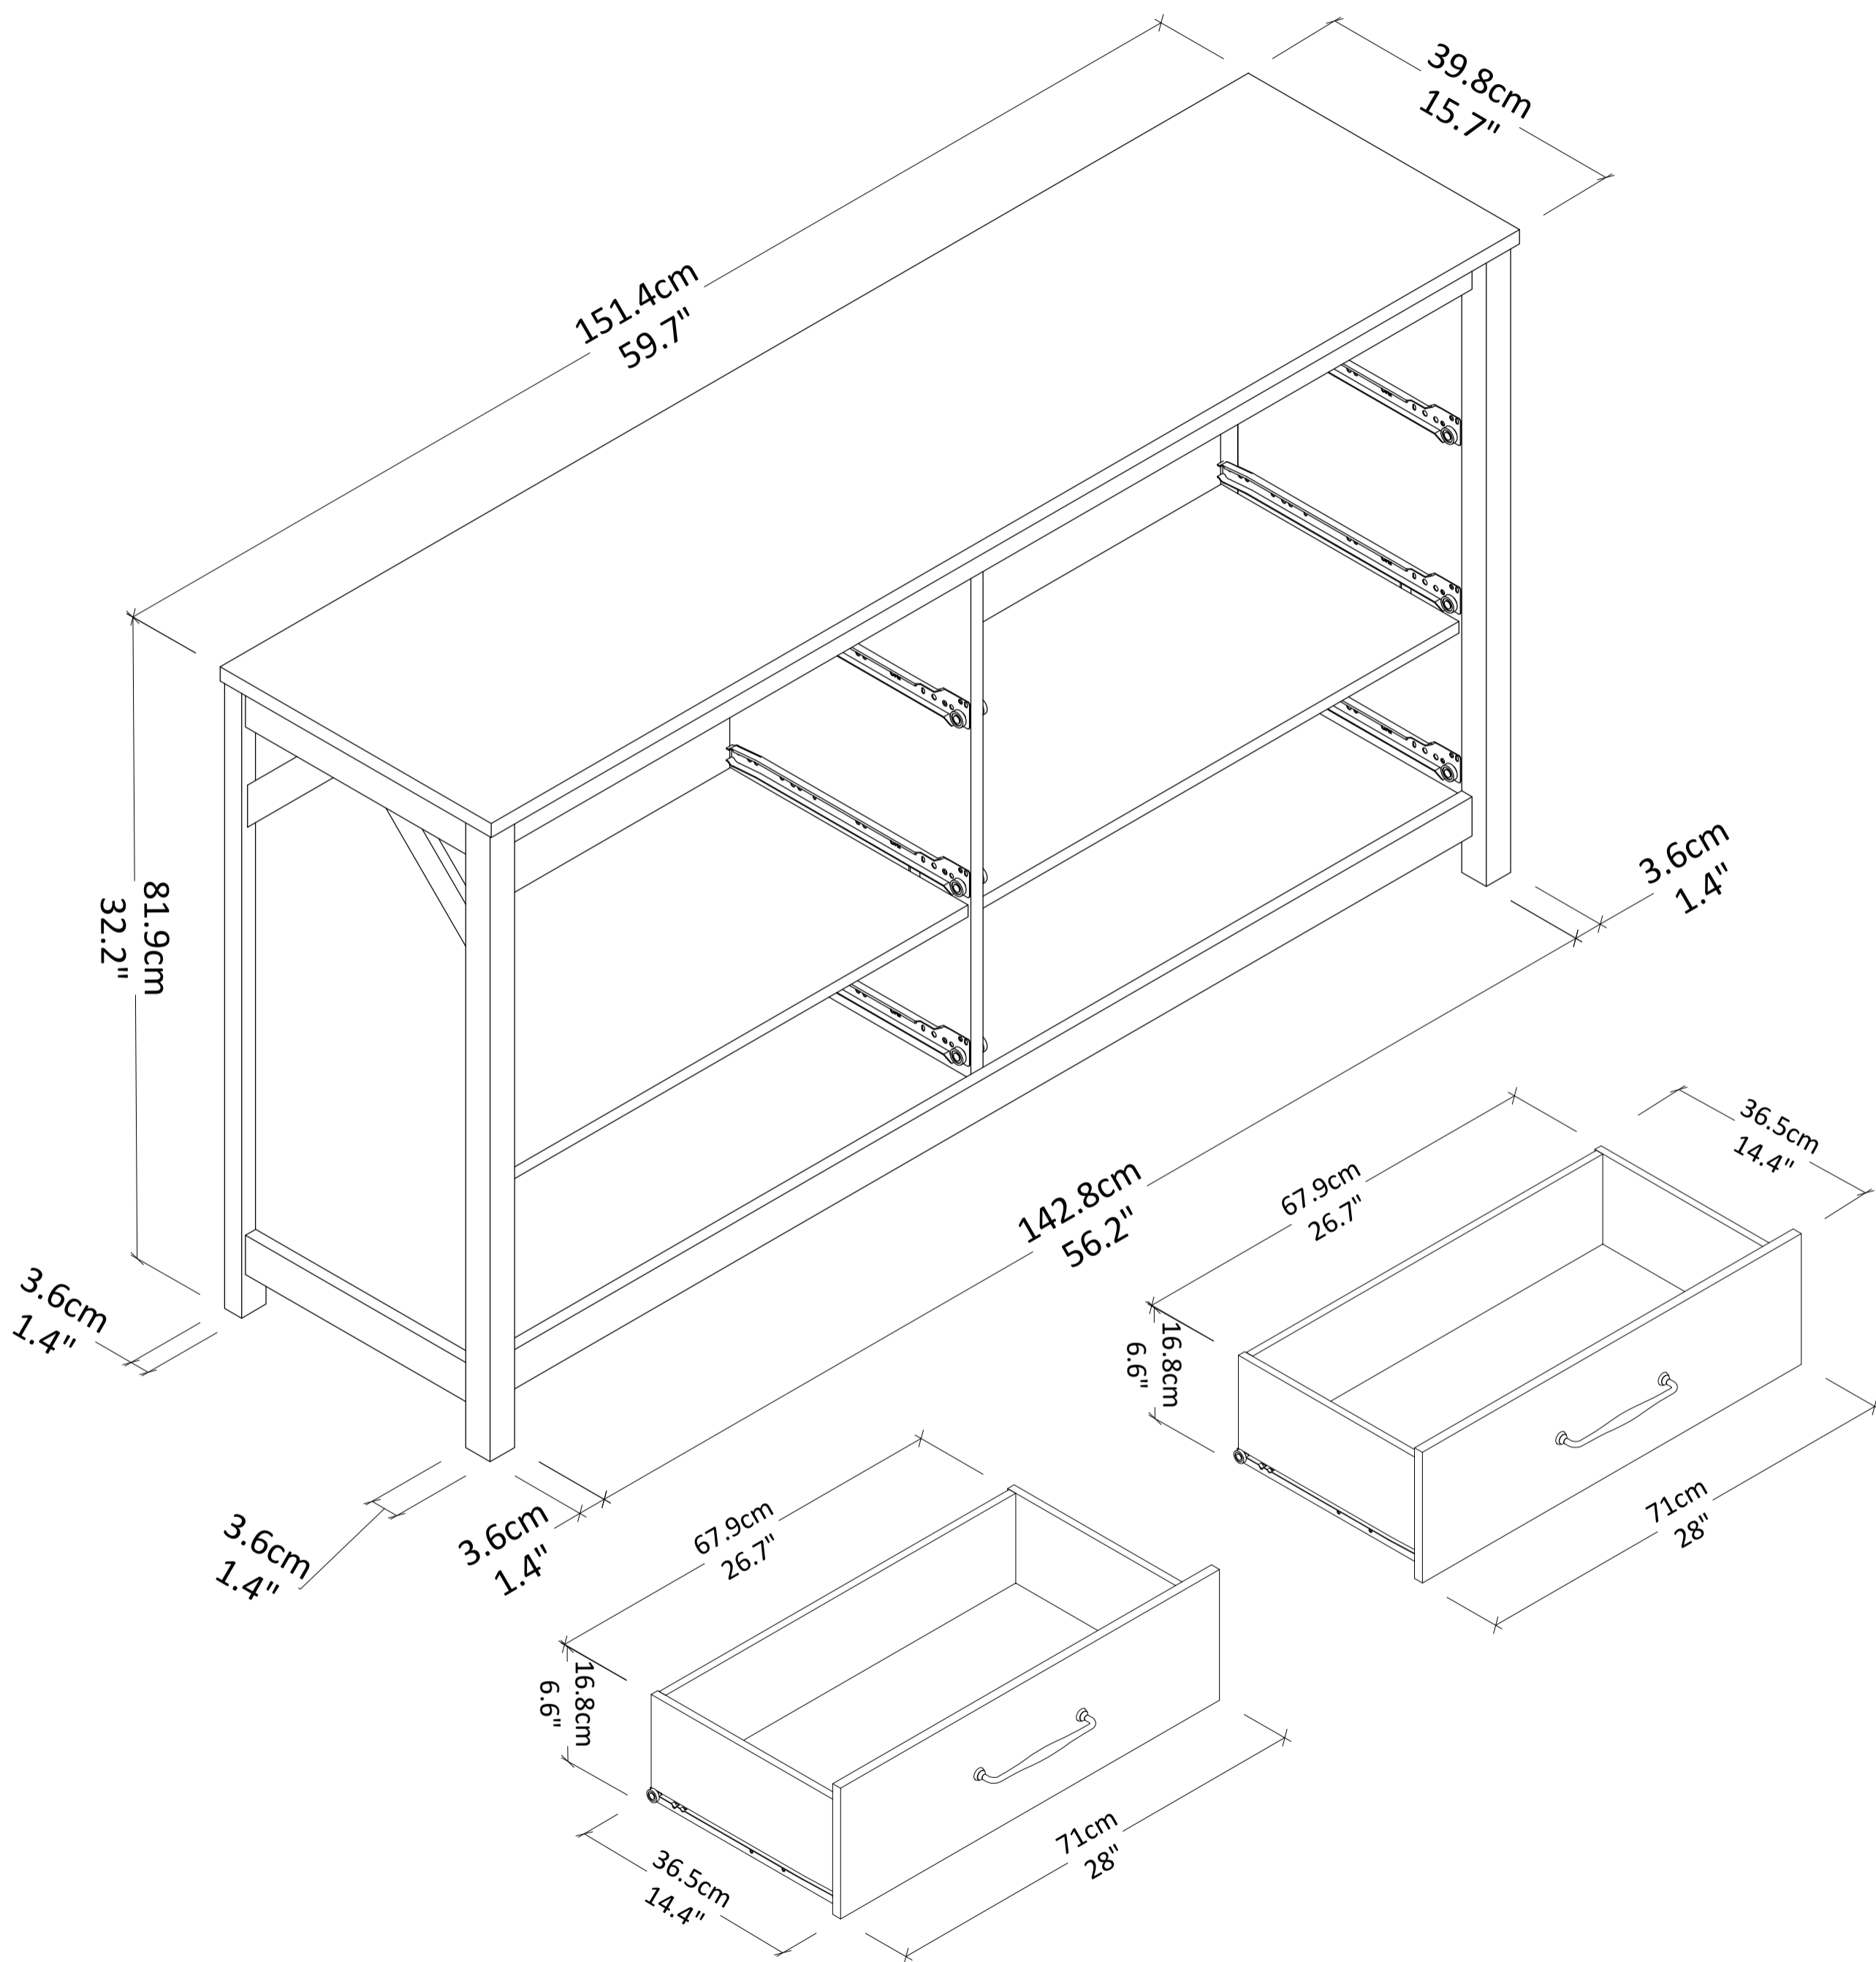

3407xxxCOMS- 6 DRAWER DRESSER

Finish:

Overall Product Size:
 59.7"W x 15.7"D x 32.3"H
 151.4cm W x 39.8cm D x 81.9cmH

Wood breakdown: Pb:85 % Mdf:15 %
 Total storage: 17.5 cubit feet

Maximum Weight Capacities
 Unit Weight: 64.5Kgs /141.9Lbs