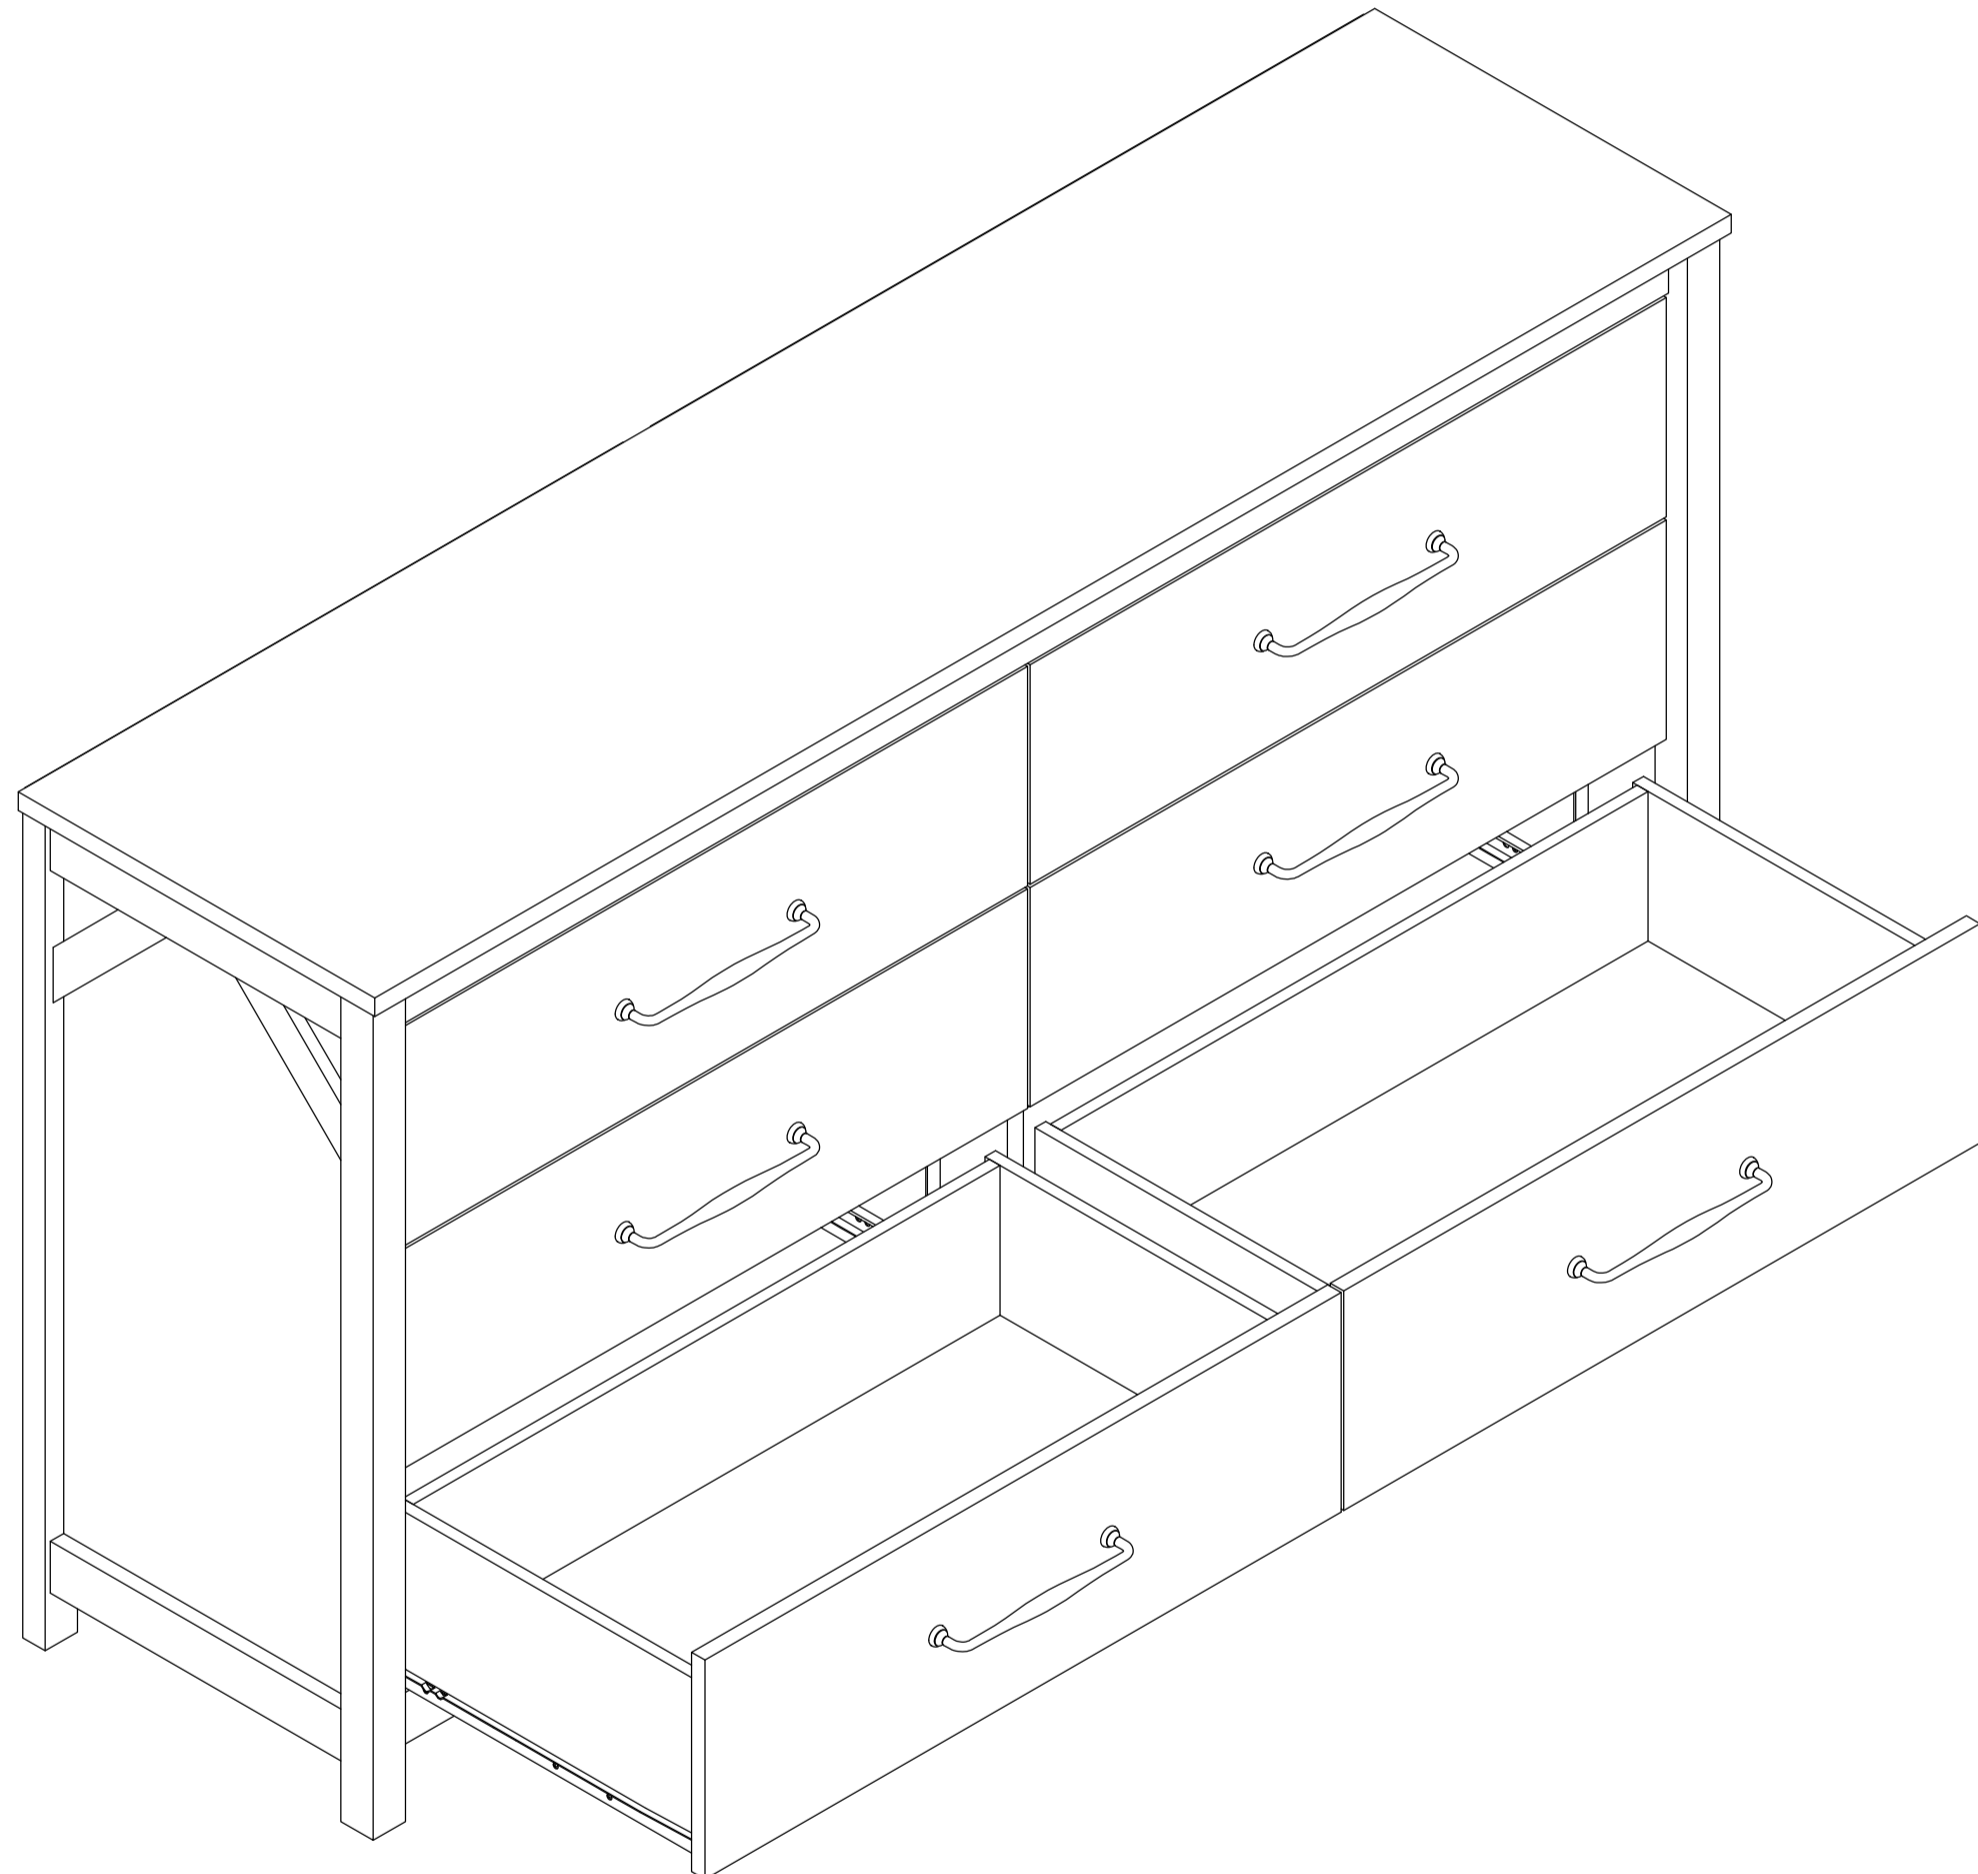

3407xxxCOMS- 6 DRAWER DRESSER

Finish:

Overall Product Size:
 59.7"W x 15.7"D x 32.3"H
 151.4cm W x 39.8cm D x 81.9cmH

Wood breakdown: Pb:85 % Mdf:15 %
 Total storage: 17.5 cubit feet

Maximum Weight Capacities
 Unit Weight: 64.5Kgs /141.9Lbs